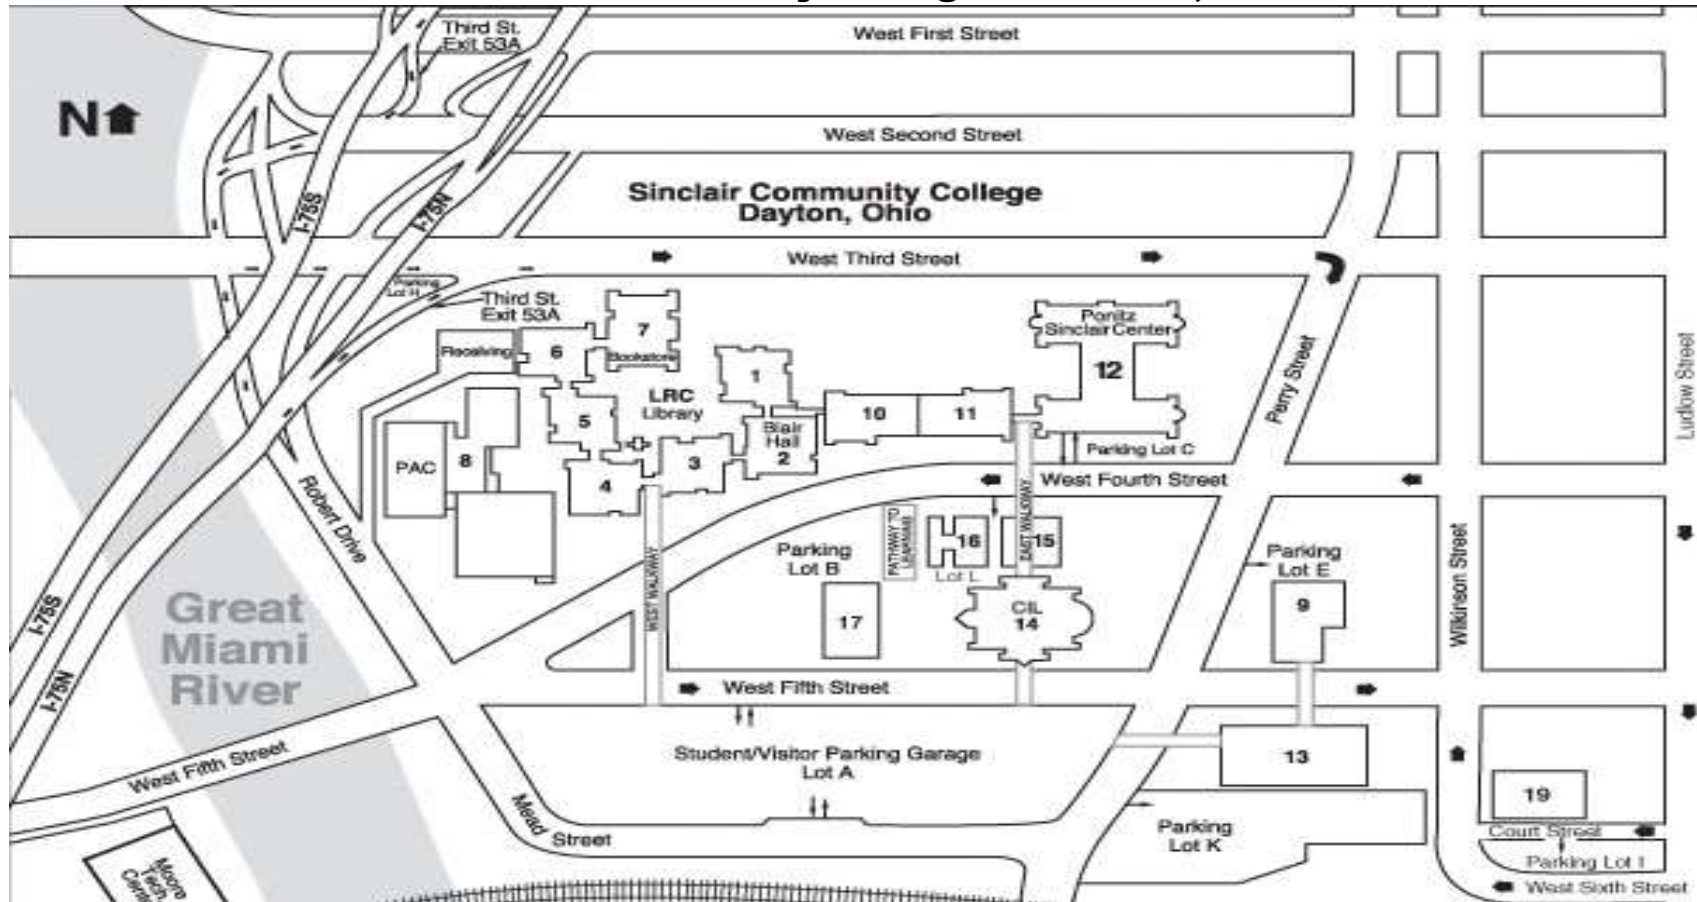

**Region 12 Destination Imagination Competition
Sinclair Community College – March 9, 2019**

2019 Region 12 Destination Imagination Competition, Campus Sites

Parking Garage = Lot A

Team Challenge Registration = Bldg. 8, Lobby

Tech Challenge – On Target = Bldg. 8, Gym

Fine Arts Challenge – Game On = Bldg. 4, 4011

Engineering Challenge – Monster Effects = Bldg. 8, Gym

Rising Stars – Pop Up = Bldg. 2, 2020 & 2L12

DI Souvenirs = Bldg. 8, Lobby

Sci. Challenge – Medical Mystery = Bldg. 5, Atrium

Improv Challenge – Heads Up = Bldg. 3, Atrium

SL Challenge – Escape Artists = Bldg. 6, Atrium

Instant Challenge = Bldg. 1, 1st Floor